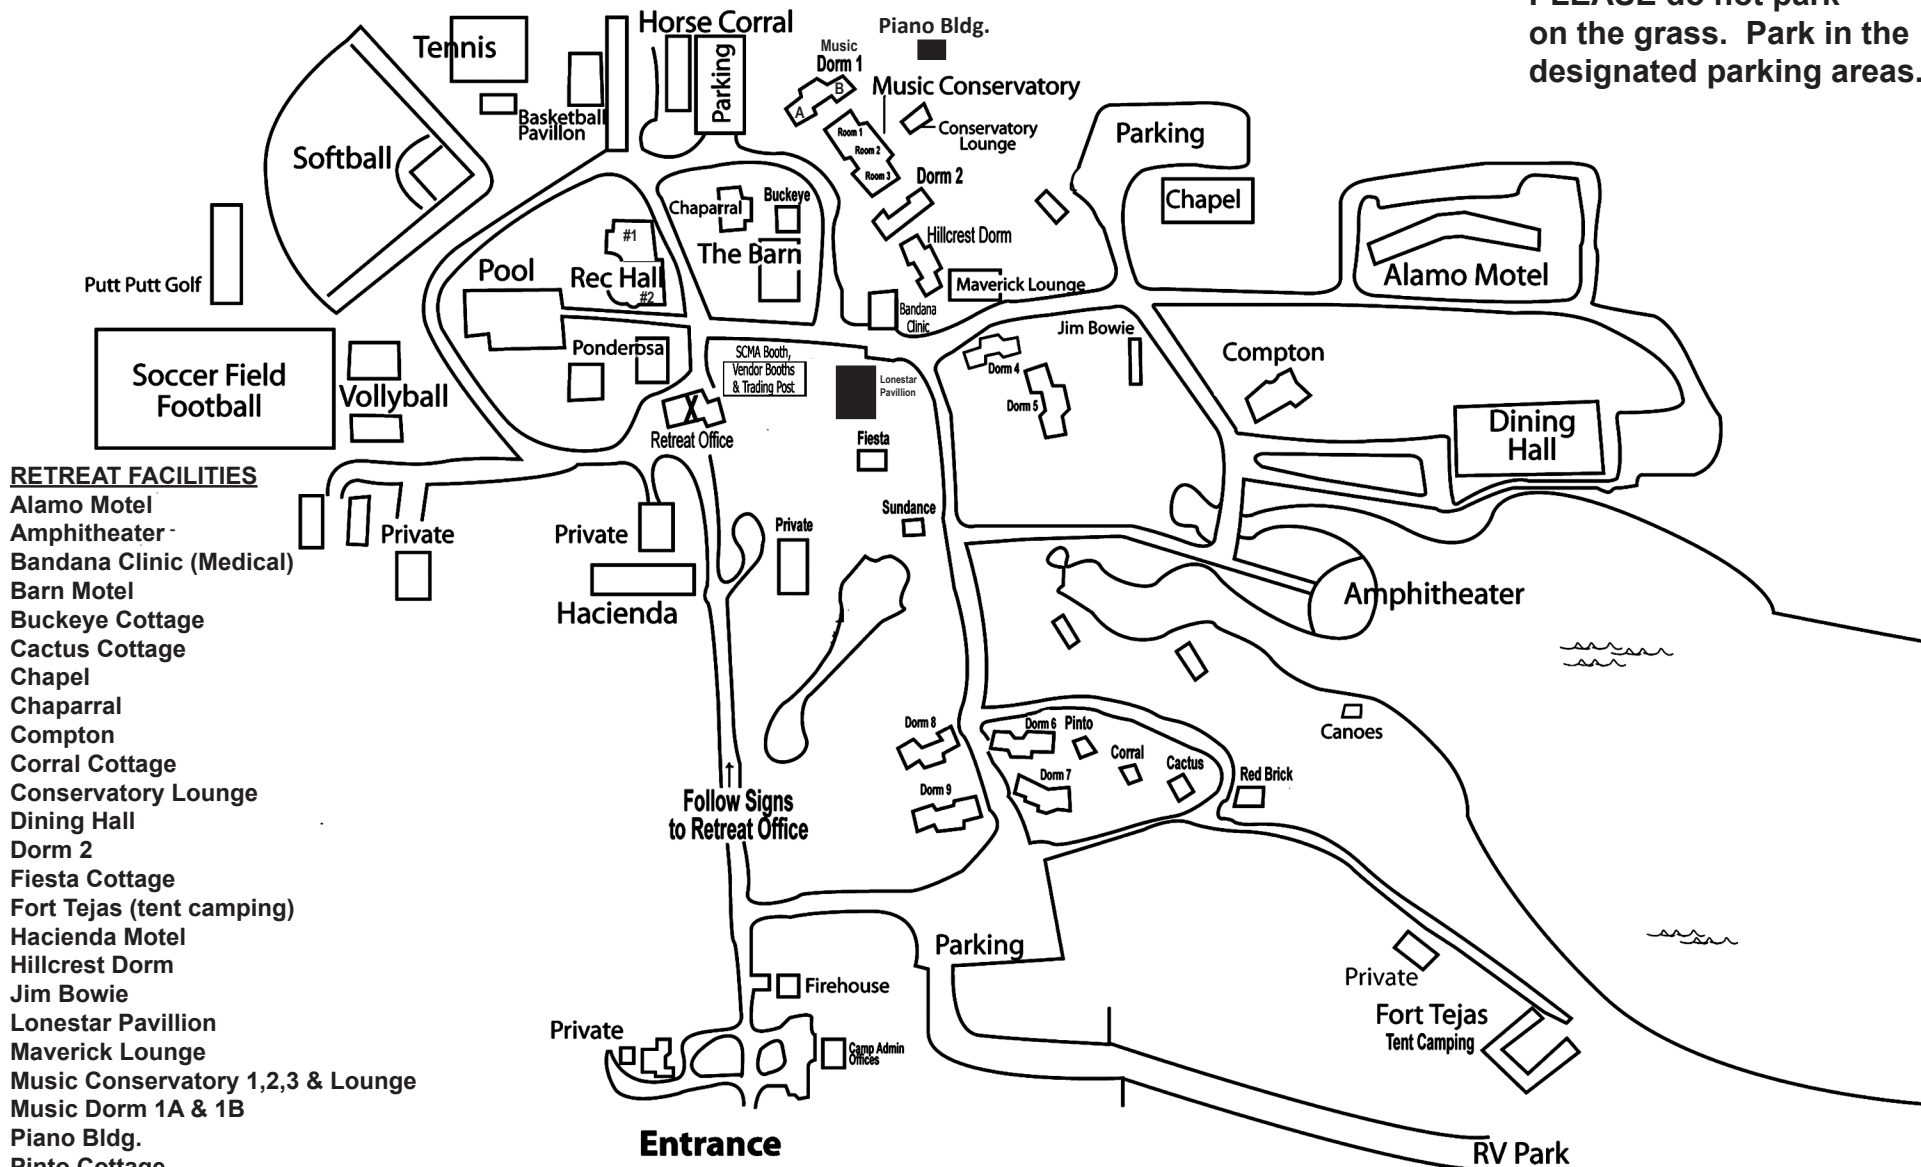

Hoblitzelle Camp & Conference Center

O'Flaherty Irish Music Retreat Site Map

PLEASE do not park on the grass. Park in the designated parking areas.

RETREAT FACILITIES

- Alamo Motel
- Amphitheater
- Bandana Clinic (Medical)
- Barn Motel
- Buckeye Cottage
- Cactus Cottage
- Chapel
- Chaparral
- Compton
- Corral Cottage
- Conservatory Lounge
- Dining Hall
- Dorm 2
- Fiesta Cottage
- Fort Tejas (tent camping)
- Hacienda Motel
- Hillcrest Dorm
- Jim Bowie
- Lonestar Pavillion
- Maverick Lounge
- Music Conservatory 1,2,3 & Lounge
- Music Dorm 1A & 1B
- Piano Bldg.
- Pinto Cottage
- Ponderosa
- Rec Hall 1 & 2
- Retreat Office
- RV Park

Important Phone Numbers

During Retreat Main Office -- (972) 723-2387 ext. 117
 Managers Cell -- (972) 798-7890